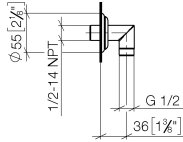

28 450 410

- 1/2" shower outlet
- rosette Ø 55 mm
- 1/2" connection
- WRAS 1809019

Intrinsic protection against back flow.

	Chrome	28 450 410-00
	Brushed Platinum	28 450 410-06
	Platinum	28 450 410-08
	Durabross (23kt Gold)	28 450 410-09
	Brushed Durabross (23kt Gold)	28 450 410-28
	Brushed Dark Platinum	28 450 410-99

Recommended miscellaneous

- Concealed wall elbow -** 35 085 970 90
- max. recess depth 163 mm
 - min. recess depth 90 mm

28 450 410

mm [inches]

Flow rate chart

Certificates

Belgaqua_21-381- WRAS_1809019.
27_7.

28 450 410

Spare parts list

No.	Item Number	Name	Quantity used	Delivery time
1	09 27 35 003-00	rosette	1	10
2	90 14 10 026 00 90	seal	1	2
3	09 11 03 121-00	connection	1	10
4	90 23 01 141 00 90	back-flow preventer	1	2