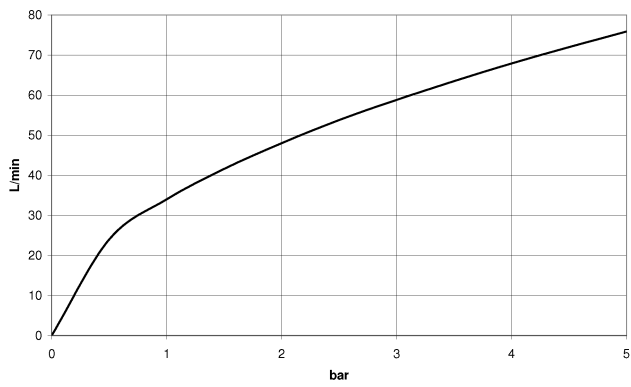

28 450 410

- 1/2" shower outlet
- rosette Ø 55 mm
- 1/2" connection
- WRAS 1809019

Intrinsic protection against back flow.

	Chrome	28 450 410-00
	Brushed Platinum	28 450 410-06
	Platinum	28 450 410-08
	Durabross (23kt Gold)	28 450 410-09
	Brushed Durabross (23kt Gold)	28 450 410-28
	Brushed Dark Platinum	28 450 410-99

Recommended miscellaneous

- Concealed wall elbow -** 35 085 970 90
- max. recess depth 163 mm
 - min. recess depth 90 mm

28 450 410

mm [inches]

Flow rate chart

Certificates

Belgaqua_21-381- WRAS_1809019.
27_7.