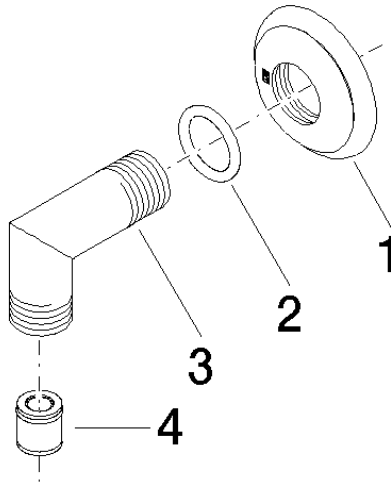

28 450 410

- 1/2" shower outlet
- rosette Ø 55 mm
- 1/2" connection
- WRAS 1809019

Intrinsic protection against back flow.

	Chrome	28 450 410-00
	Brushed Platinum	28 450 410-06
	Platinum	28 450 410-08
	Durabross (23kt Gold)	28 450 410-09
	Brushed Durabross (23kt Gold)	28 450 410-28
	Brushed Dark Platinum	28 450 410-99

Recommended miscellaneous

- Concealed wall elbow -** 35 085 970 90
- max. recess depth 163 mm
 - min. recess depth 90 mm

28 450 410

mm [inches]

Flow rate chart

Certificates

Belgaqua_21-381- WRAS_1809019.
27_7.

28 450 410

Spare parts list

No.	Item Number	Name	Quantity used	Delivery time
1	09 27 35 003-00	rosette	1	10
2	90 14 10 026 00 90	seal	1	2
3	09 11 03 121-00	connection	1	10
4	90 23 01 141 00 90	back-flow preventer	1	2